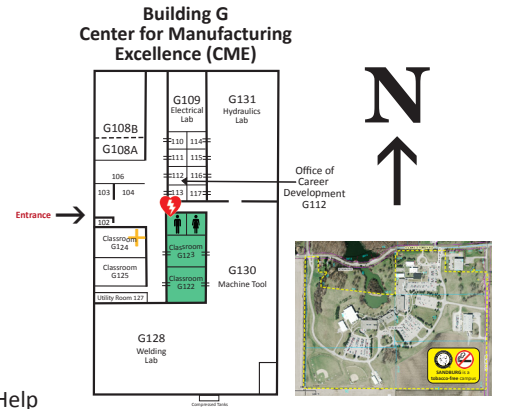

Main Campus Map

Building A

- General Classrooms
- Computer Labs
- Faculty Office
- Marketing & Public Relations Dept.
- Crime Lab

Building AA

- Ann Rhykerd-Asplund College of Nursing

Building B

- Welcome Center**
- New Students, Start Here.**
- Testing Center
- Information Desk
- Student Life Office
- Student Government Association
- Student Lockers
- Disability Support Services
- Lactation Room
- Tutoring Center
- Student Center
- Cultural Inclusion Center
- Boxcar Express Cyber Café

Building D

- Main Entrance
- Elevator
- LOWER LEVEL**
- Lonnie Eugene Stewart Art Gallery
- Main Lobby
- Sandburg Lounge

UPPER LEVEL

- Public Safety
- Human Resources

Building E

LOWER LEVEL

- Student Services, Current Students**
- Academic Advising
- Admissions
- Business Office
- Counseling
- Financial Aid
- Boxcar Express Loft Café
- Faculty Lounge
- Student Lounge
- Student Success Center
- TRIO Student Support Services
- TRIO Upward Bound
- TRIO Upward Bound Math-Science
- Golf Simulator
- Math Success Center

UPPER LEVEL

- Administrative Offices
- Board Room

Building E (continued)

- Library
- Computer Lab/Tech Help
- Assistive Technology Lab
- Foundation Office/Alumni Offices /Scholarships

Building F

- Fine Arts Theater
- Art Studio
- Lucille M. McBride Music Room
- Fitness Center
- Aerobic Studio
- Gymnasium

Building H

- Faculty Offices
- Classrooms
- Mortuary Science Dept.

Building G

Center for Manufacturing Excellence (CME)

- Office of Career Development
- Corporate and Leisure College
- Electricity/Electronics Lab
- Welding Lab